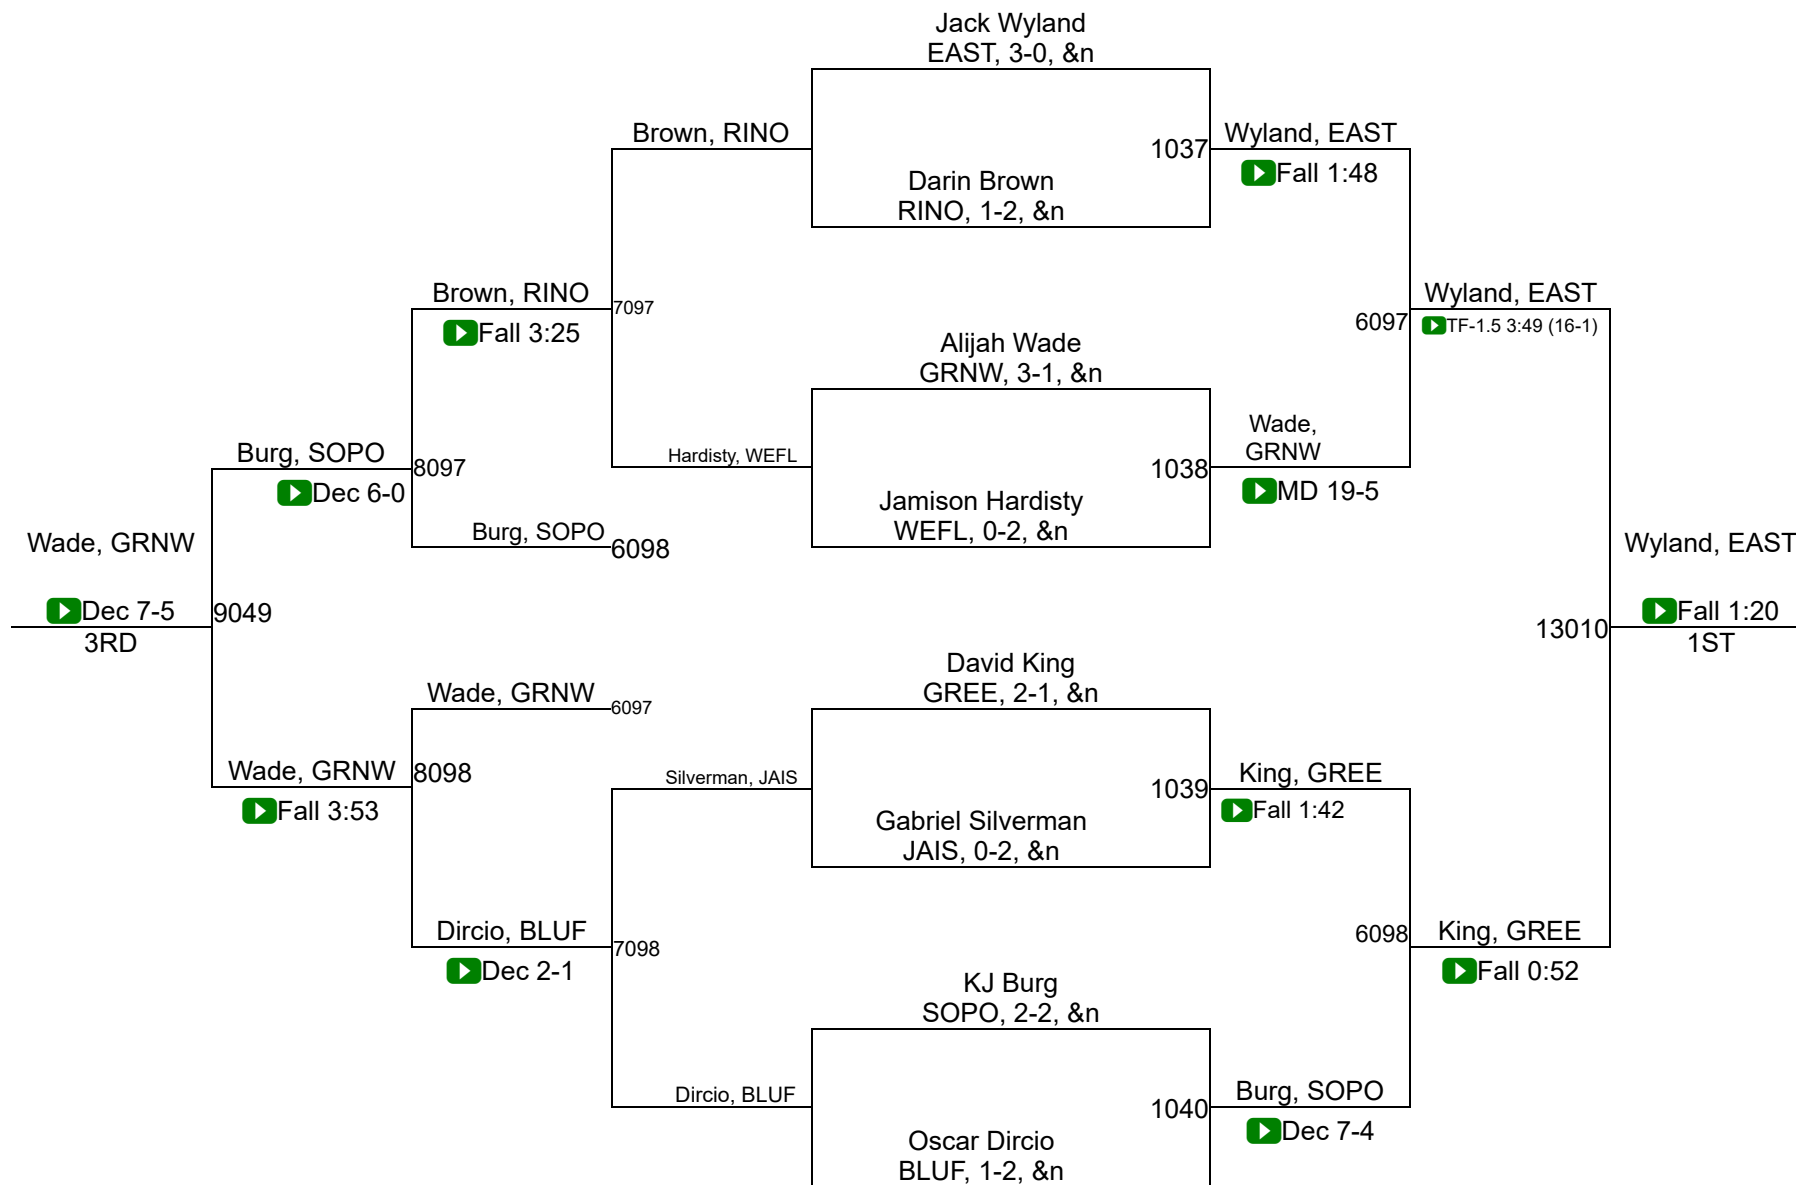

SCHSL State Championships

4A 165