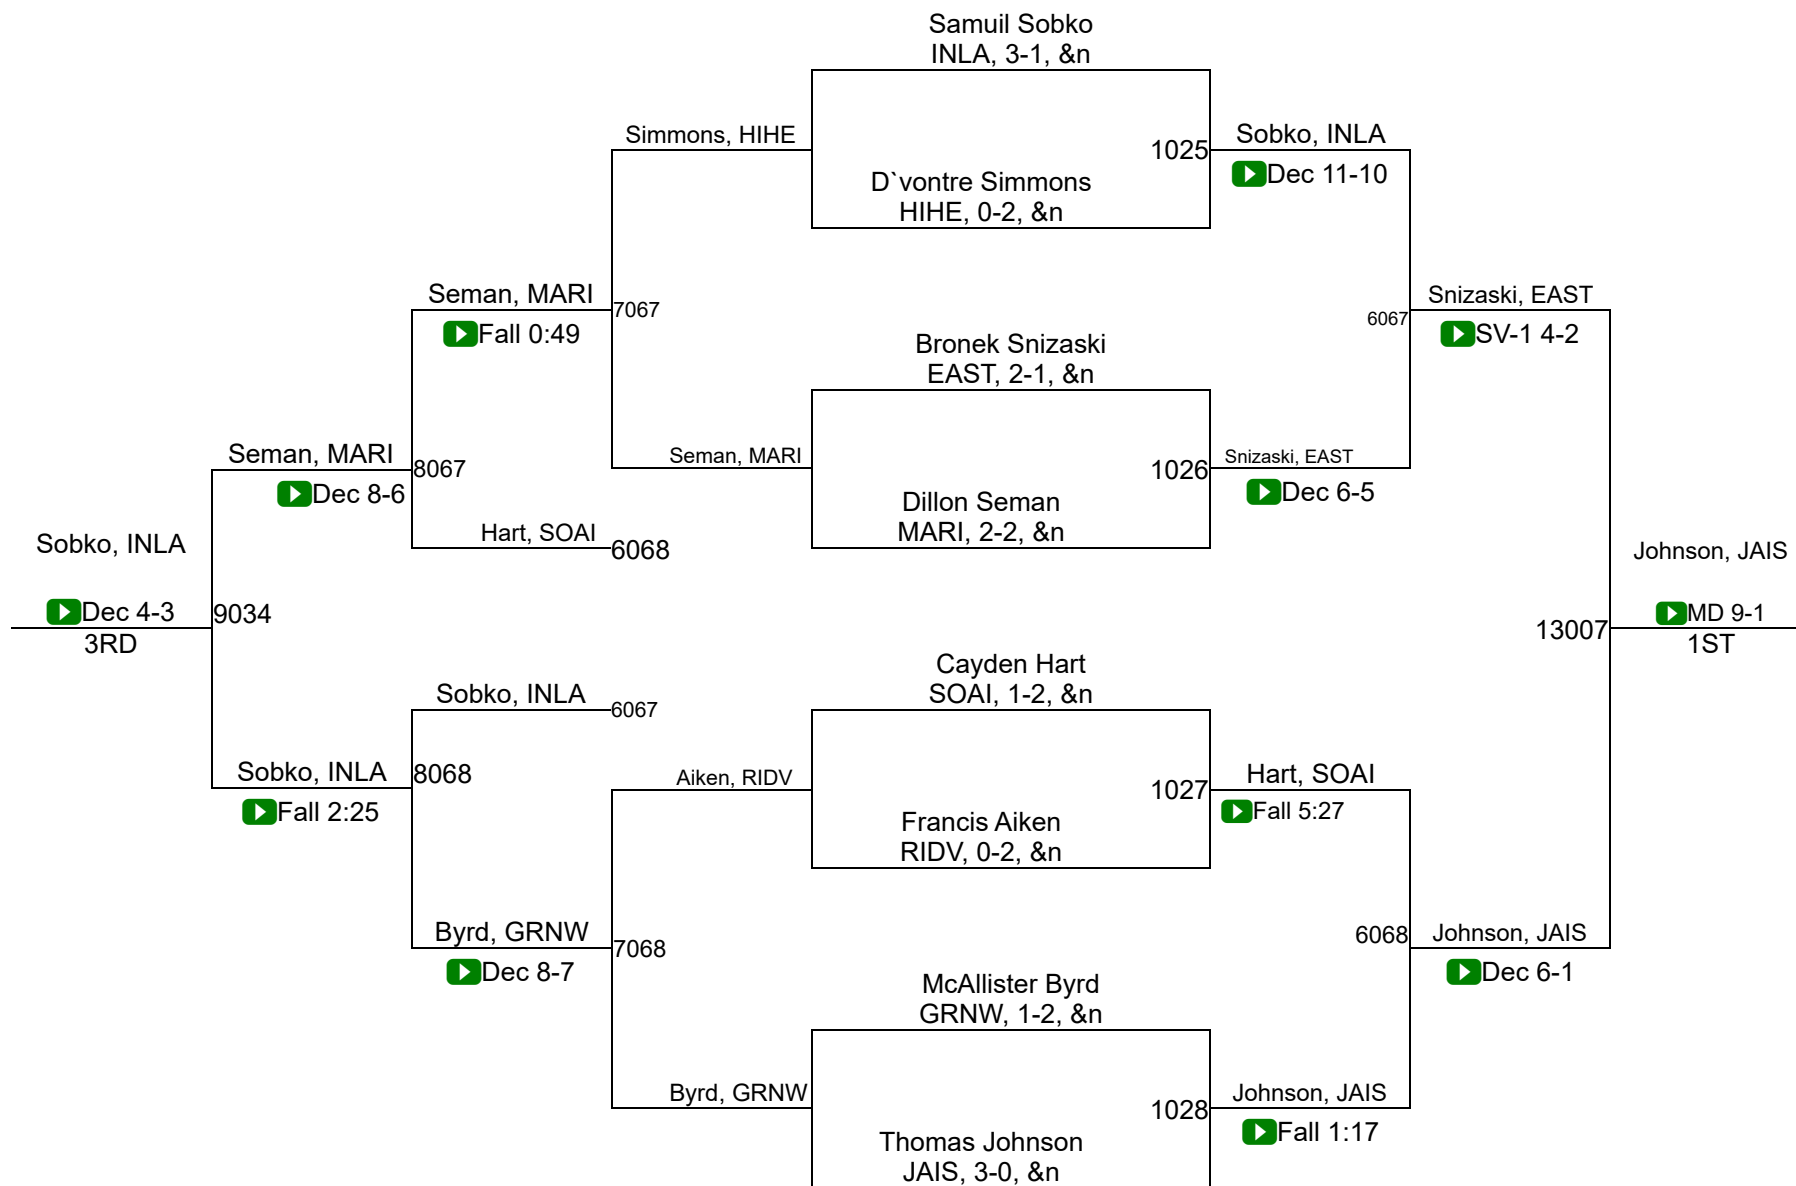

SCHSL State Championships

4A 132

SCHSL State Championships

4A 138

SCHSL State Championships

4A 144

SCHSL State Championships

4A 150