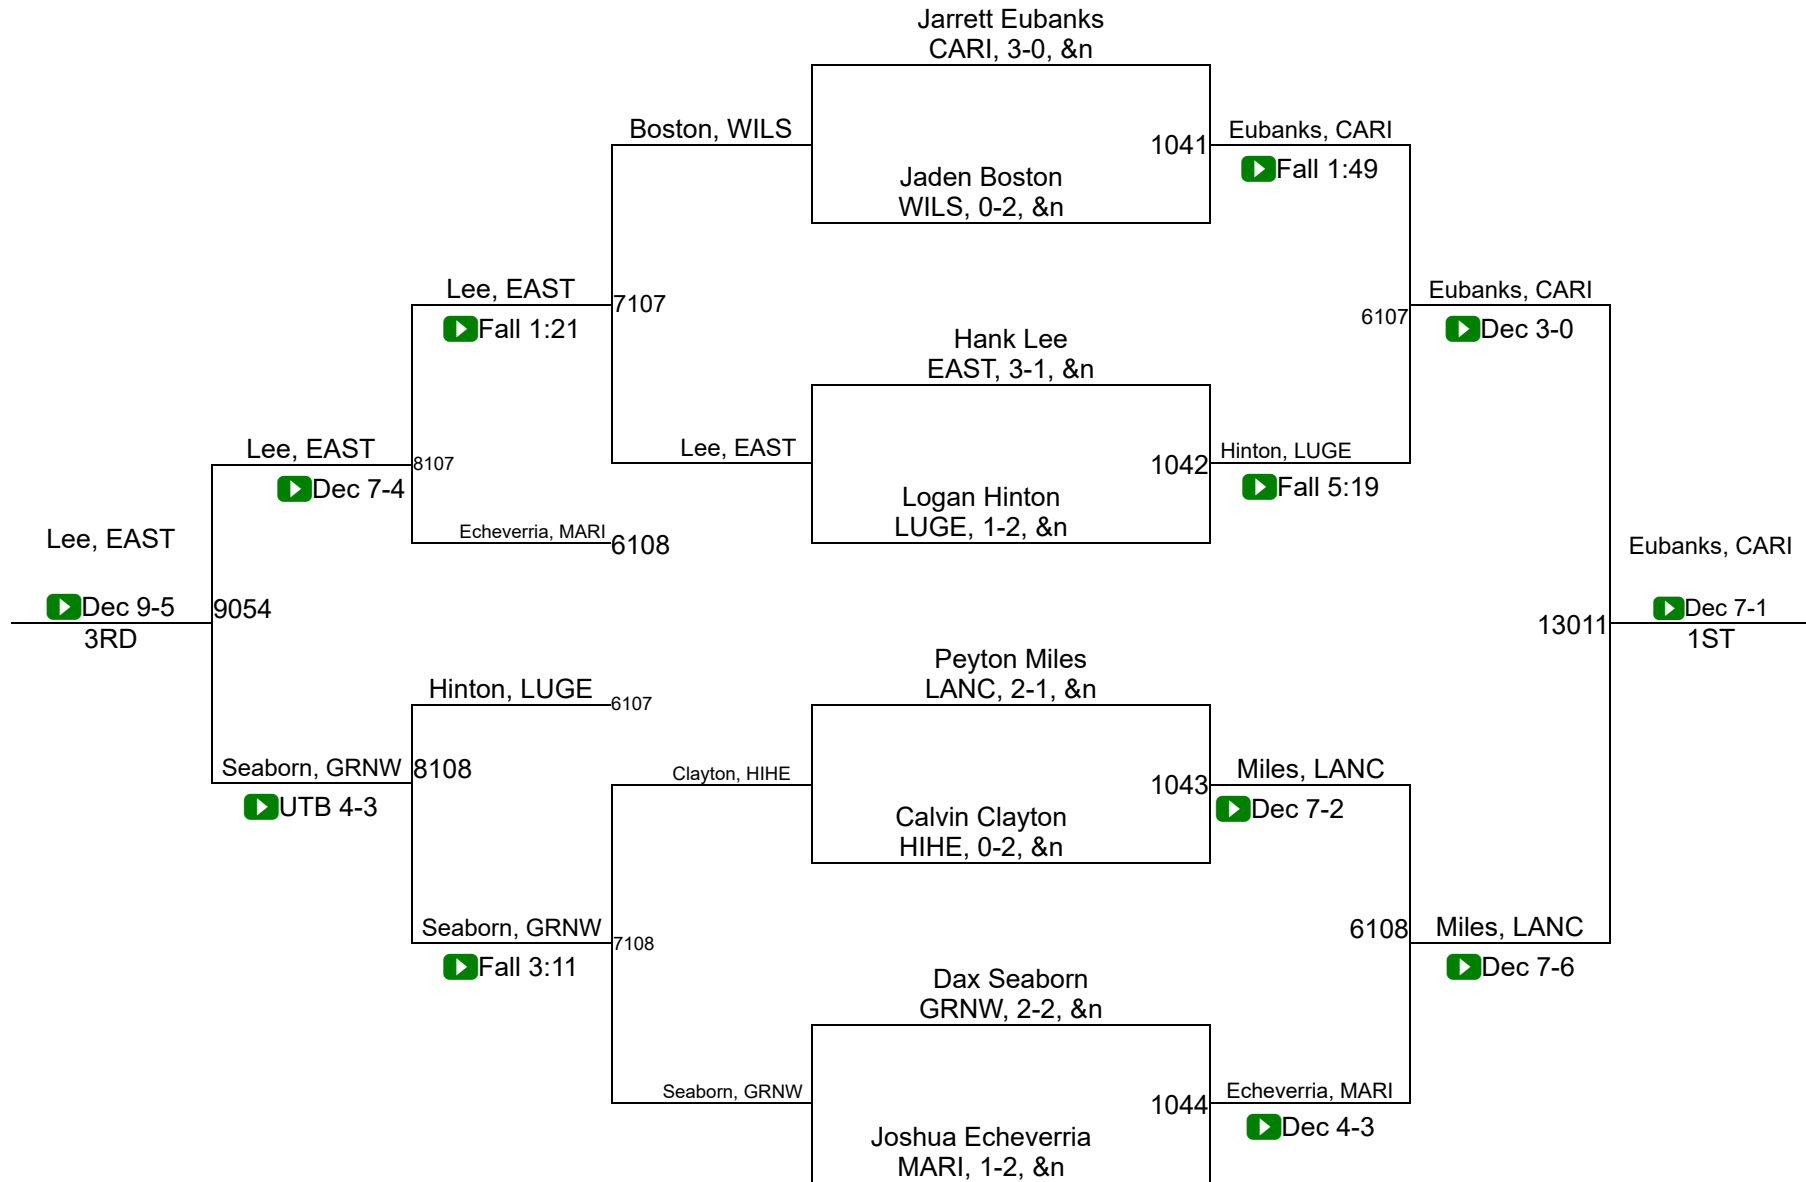

SCHSL State Championships

4A 157

SCHSL State Championships

4A 165

SCHSL State Championships

4A 175

SCHSL State Championships

4A 190