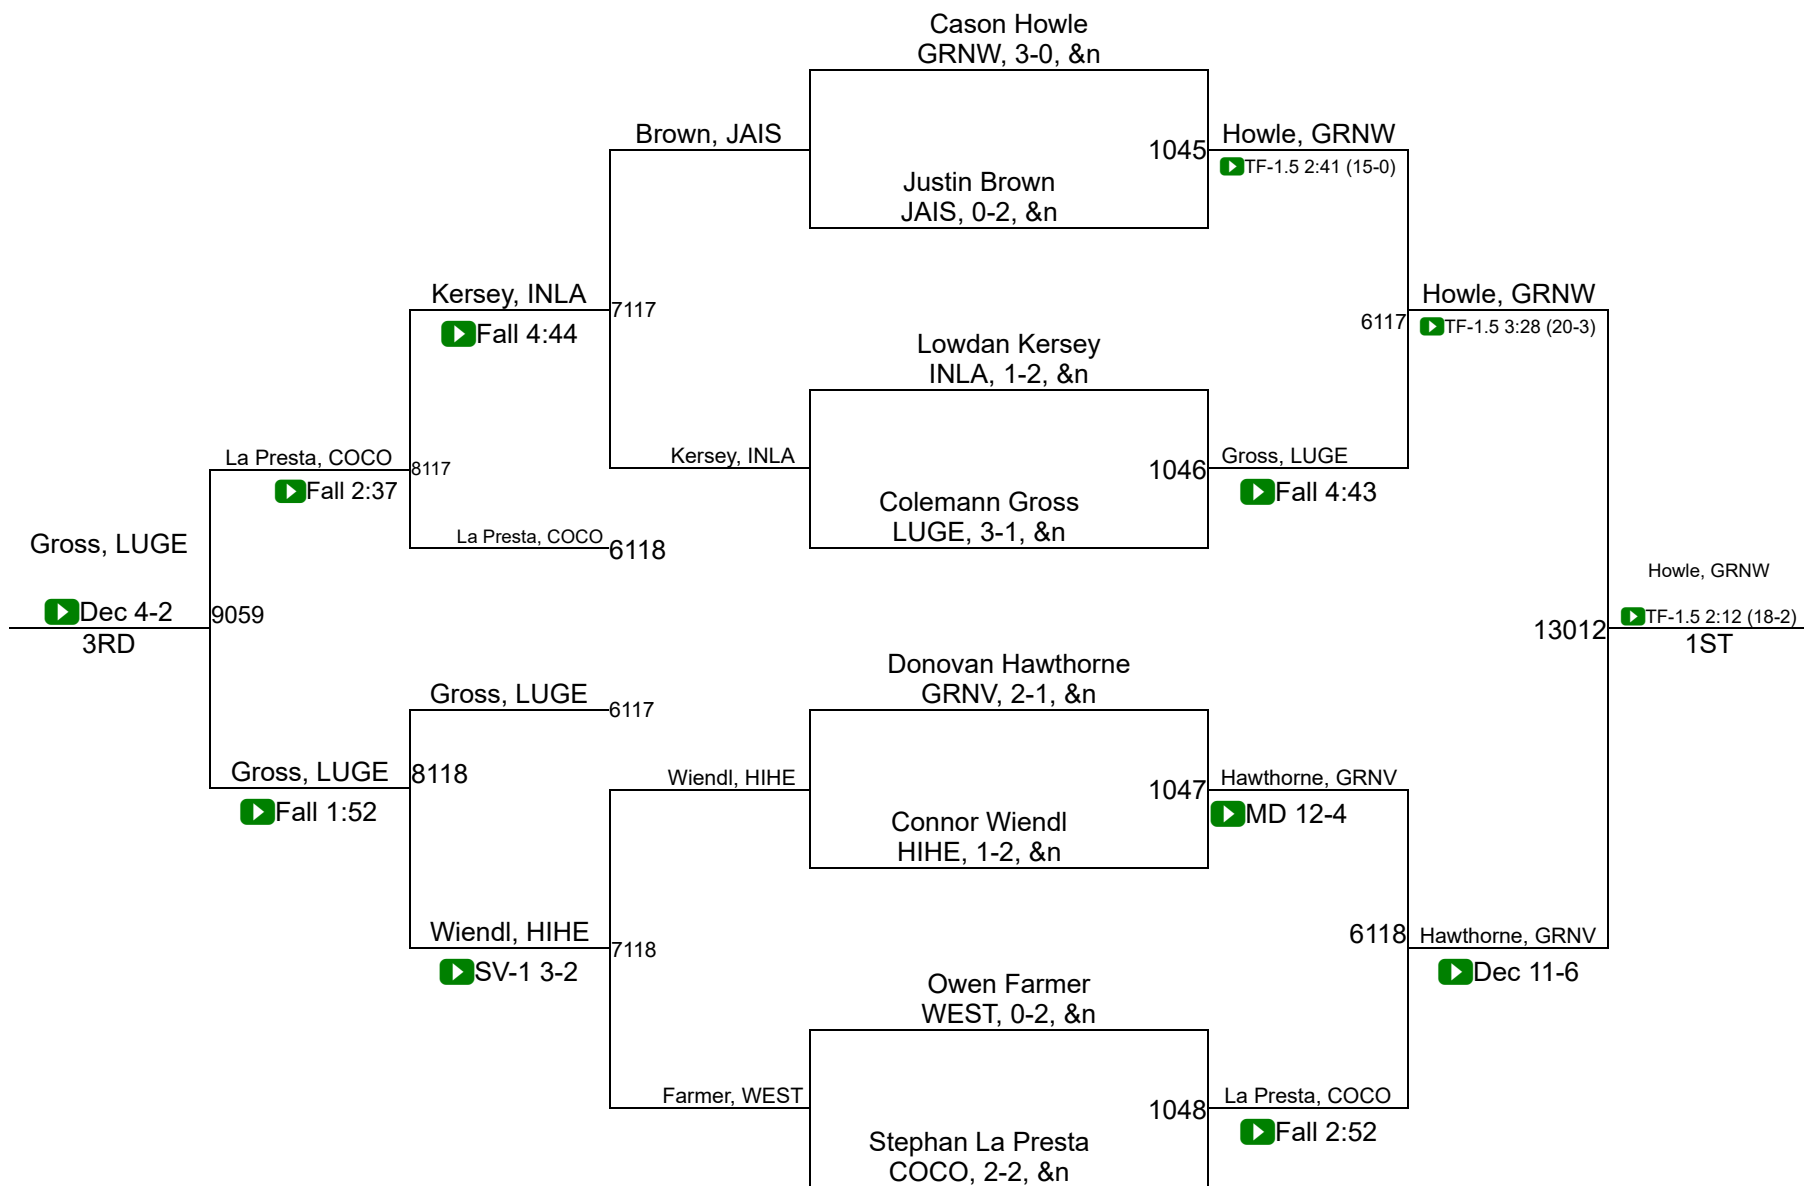

SCHSL State Championships

4A 157

SCHSL State Championships

4A 165

SCHSL State Championships

4A 175

SCHSL State Championships

4A 190