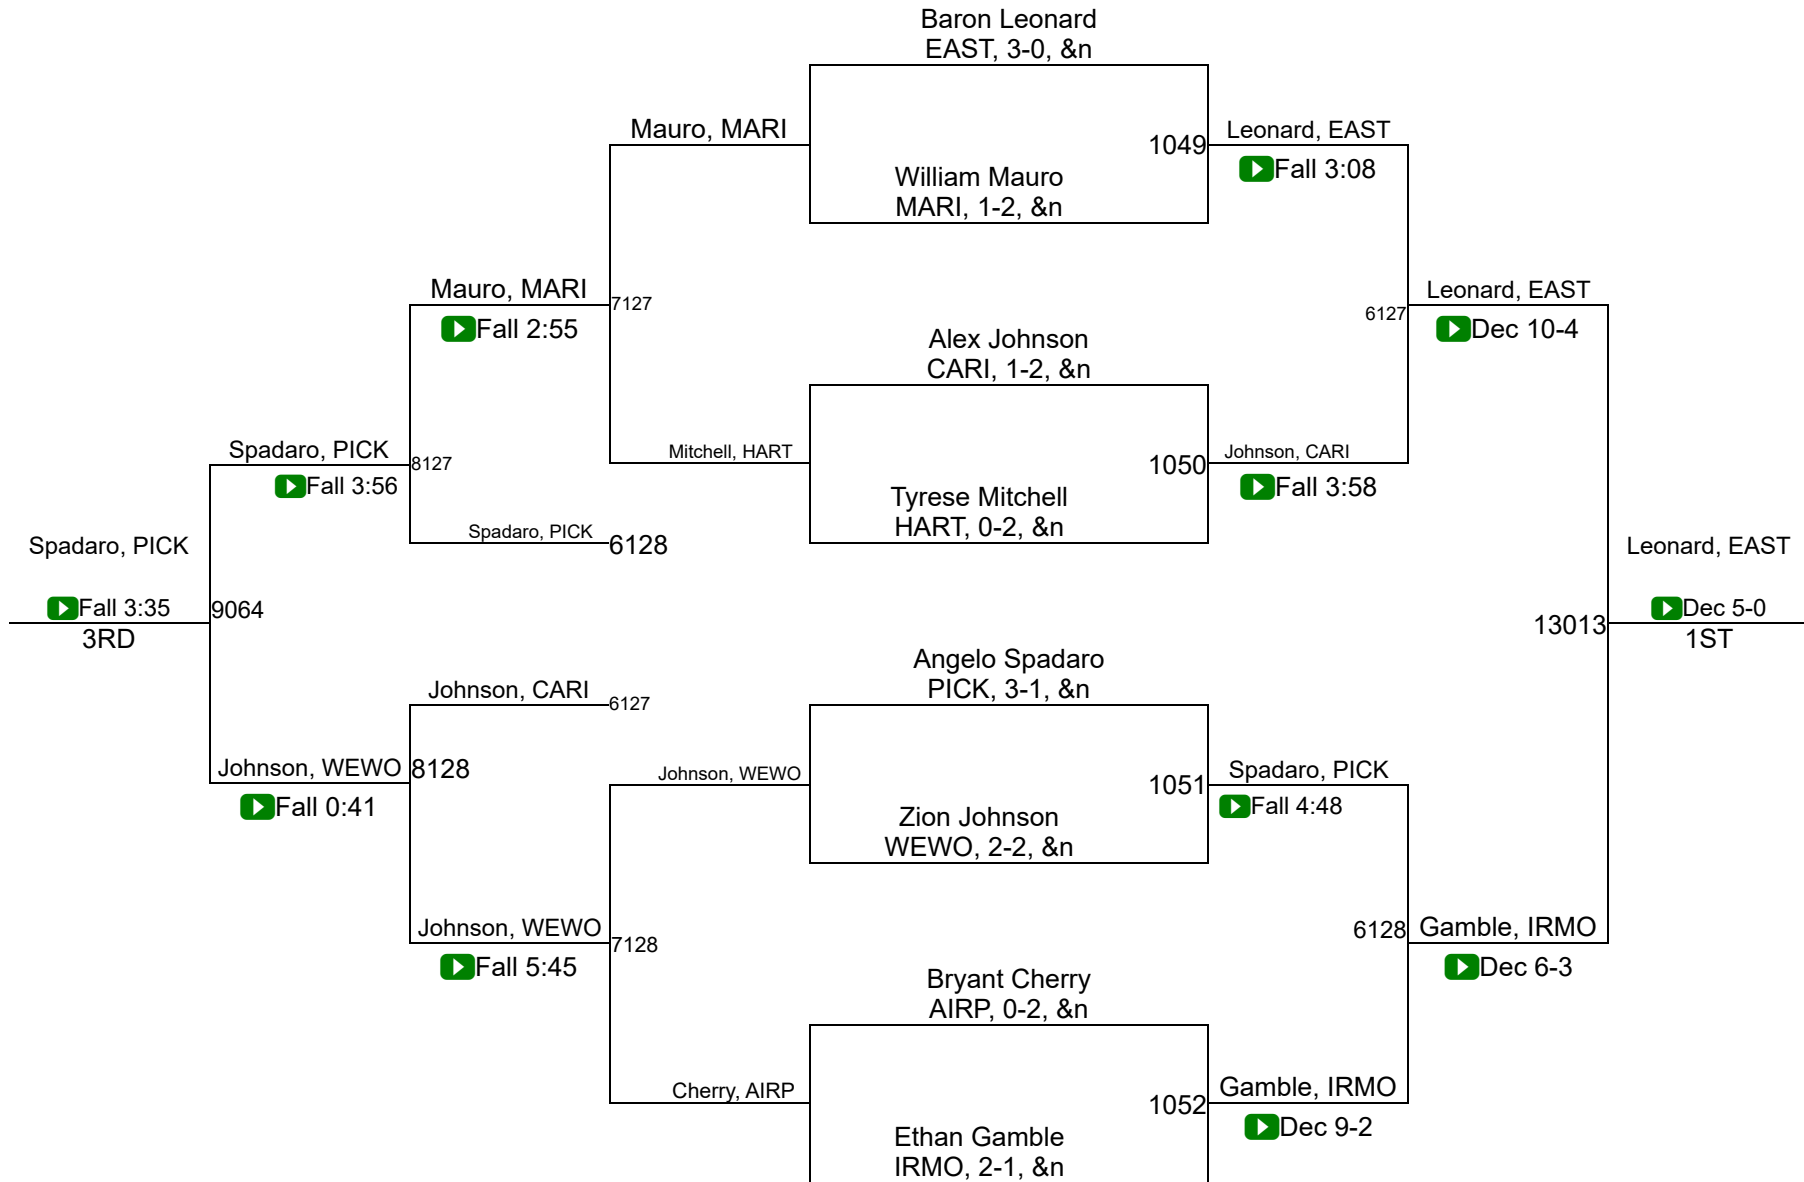

SCHSL State Championships

4A 215