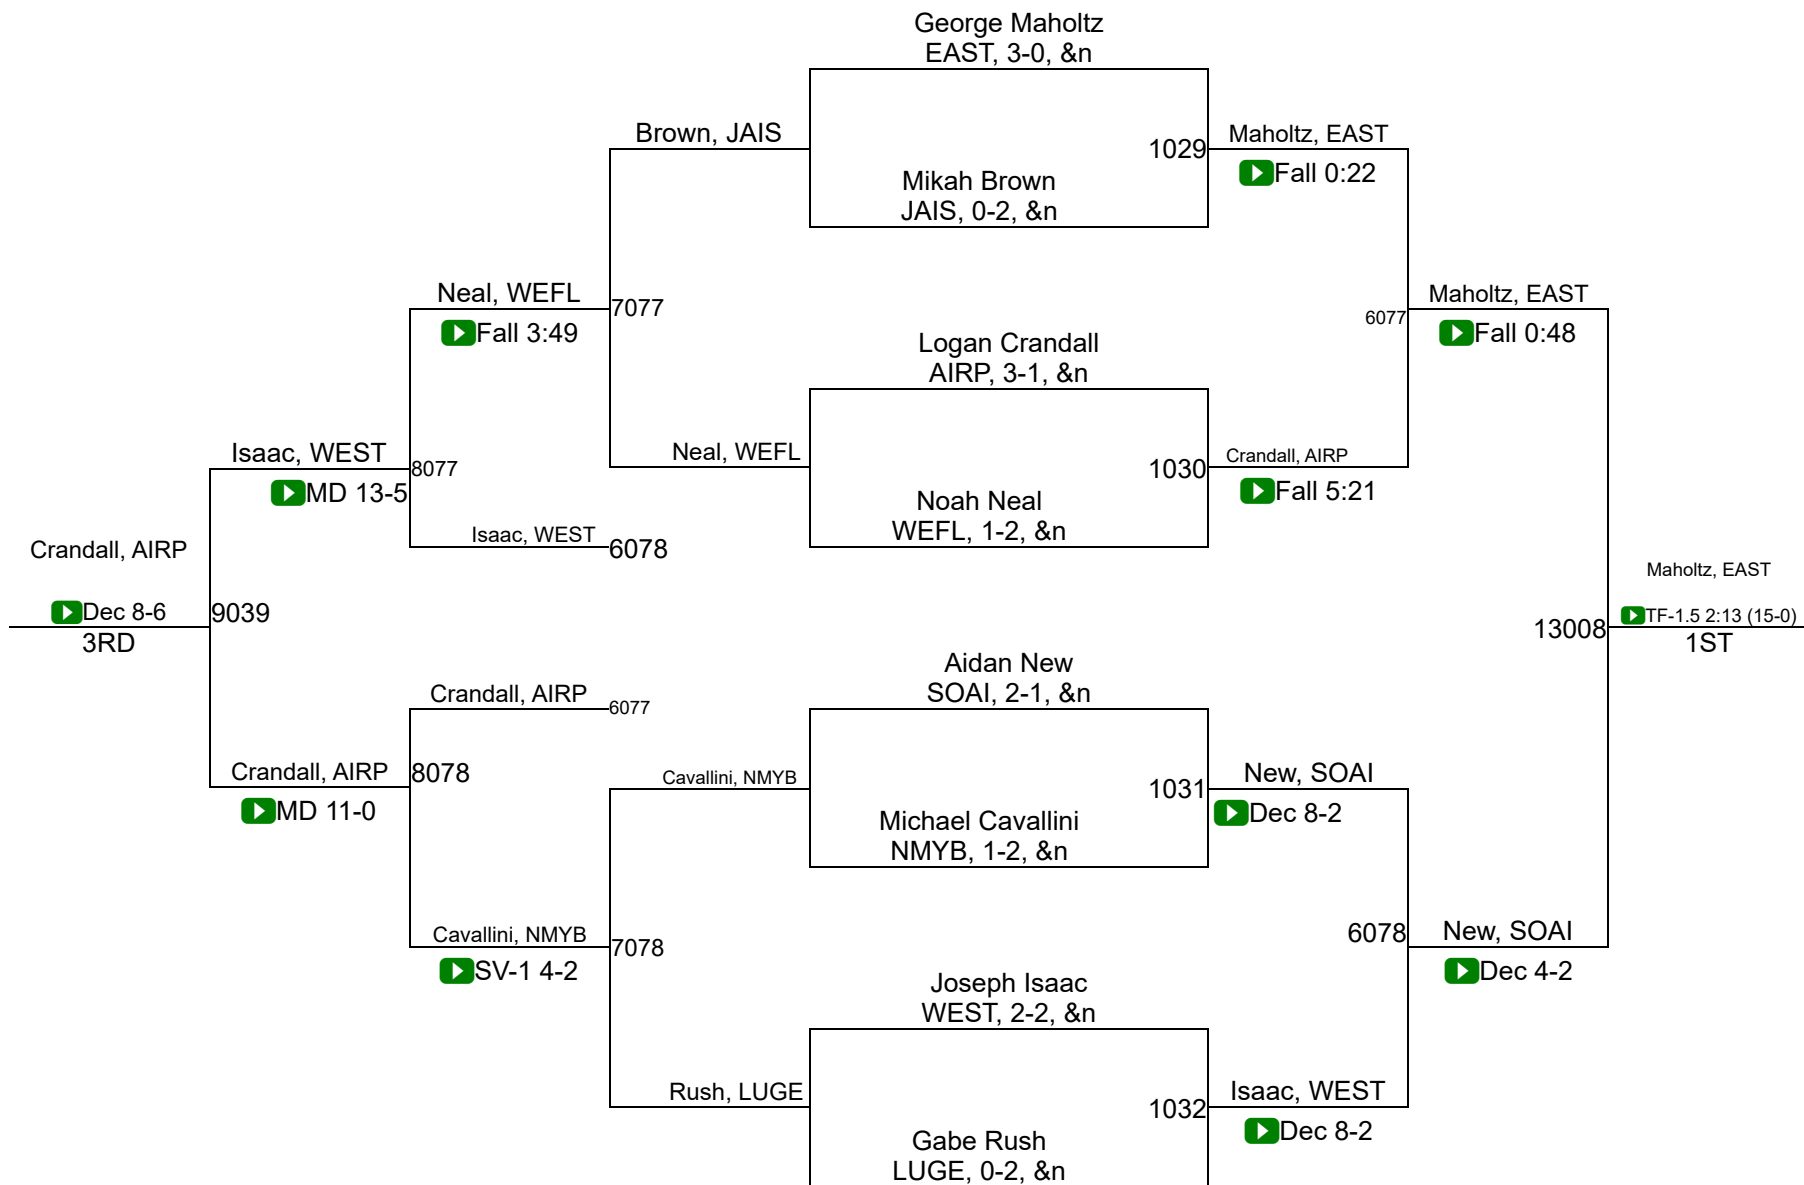

SCHSL State Championships

4A 132

SCHSL State Championships

4A 138

SCHSL State Championships

4A 144

SCHSL State Championships

4A 150