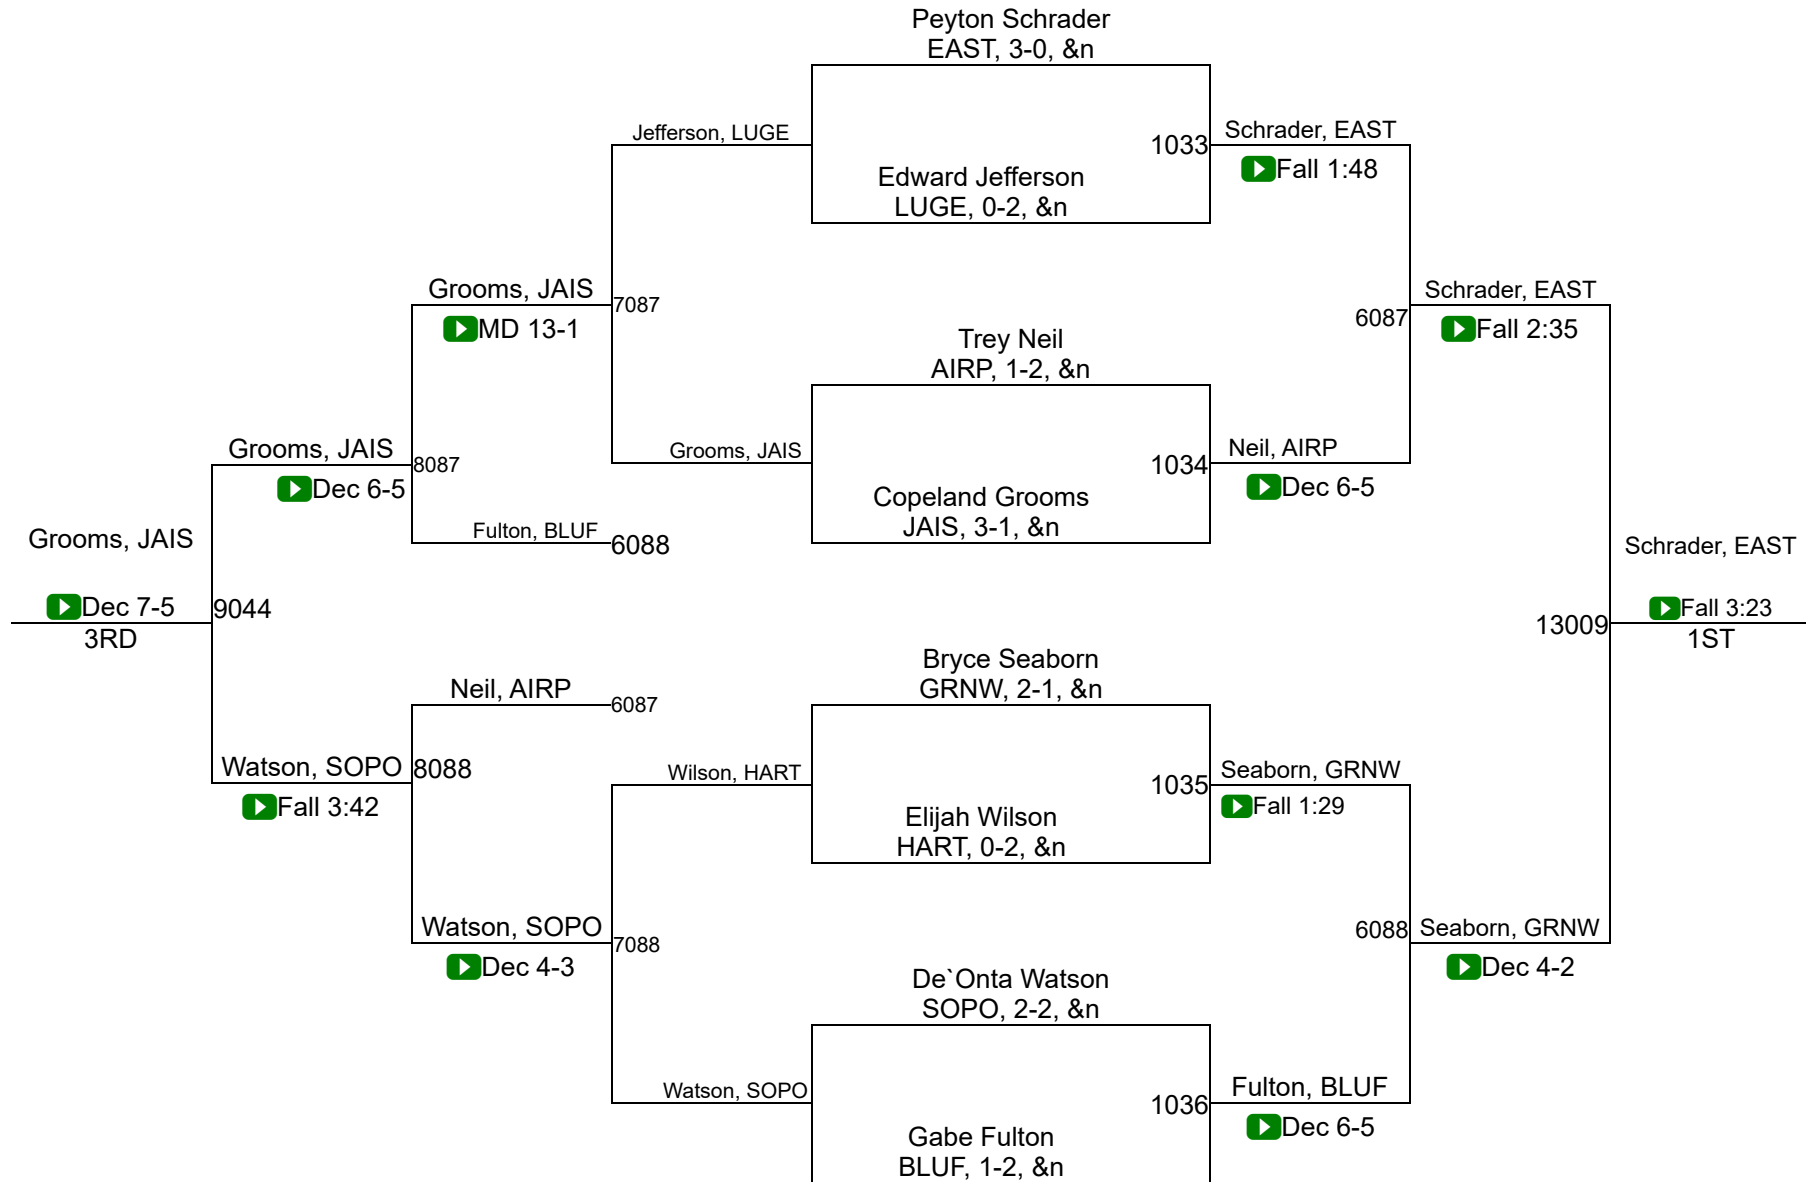

SCHSL State Championships

4A 157